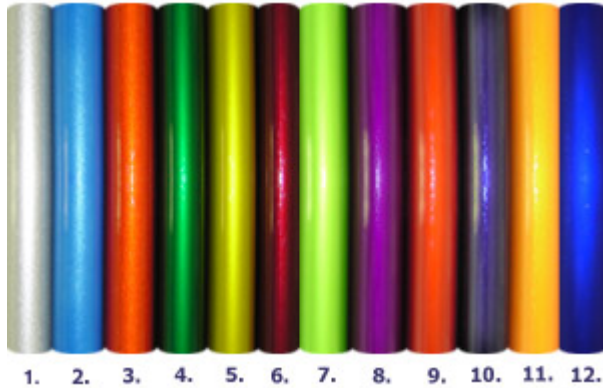

Glide G2 Leisure Manual Wheelchair

SWL 150KG

The Glide G2 Leisure manual wheelchair is designed to accommodate active users, with literally dozens of customisation options to provide better mobility and comfort to the client for his or her specific requirements. The G2 manual wheelchair is easily folded for convenient storage and is available in a range of exciting powdercoat colour finishes.

****Please note this is a scripted chair****

Technical Specifications:		
Chair Weight: 14.5Kg	Rear Wheels: 24" x 1 3/8" Pneumatic	Front Castors: 175 x 40mm MCP
Seat Frame: Lightweight Aluminium Modular Frame	Seat Widths: 37,40,43,46,49 & 52cm	Overall Length: 102cm
Seat Depths: 33,36,40,43,46,49 & 52cm	Seat Heights: 46, 49,51 & 53cm	Seat Upholstery: Sailcloth with Adjustment on Seat
Arm Rests: Not Supplied as Standard	Leg Rests: Swing Away and Plastic Footplates	Brakes: Manual Push On

Colours Available

- 1.) Silver Shadow
- 2.) Horizon Blue (Light Blue)
- 3.) Outback Red
- 4.) Emerald Green (Dark Green)
- 5.) Lemon Gold (2018 - Currently unavailable until further notice.)
- 6.) Merlot (Dark Red)
- 7.) Acid Green Metallic
- 8.) Vivid Orchid (Purple)
- 9.) Firestorm Red
- 10.) Island Blue (Dark Blue)
- 11.) Samurai Sunset (Orange)
- 12.) Electric Blue

Also available but not shown Gloss white, Black Onyx, Fluro Pink.
Please Note: Colours may not be available as standard on all models. Also, available colours are subject to change without notice.